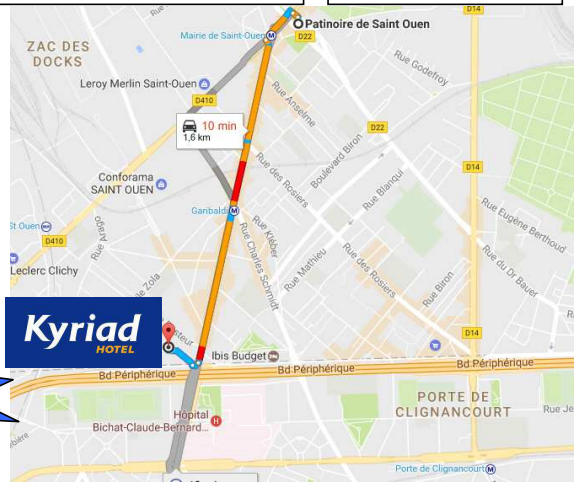

HOTEL ACCOMMODATIONS

PARIS NORD - Porte de Saint Ouen

**OFFICIAL HOTEL
PARTNER OF THE
OMS CUP**
20th to 22nd of April 2019

TARIFS PREFERENTIELS / PREFERRED RATES *
* Only available for the nights of 19th, 20th and 21st of April 2019 during the OMS Cup. On request and according to the availability.

59€ **SINGLE ROOM (1 pers.), breakfast included**
CHAMBRE SINGLE (1 pers.), petit-déjeuner inclus

69€ **DOUBLE / TWIN ROOM (2 pers.), breakfast included**
CHAMBRE DOUBLE / TWIN (2 pers.), petit-déjeuner inclus

94€ **TRIPLE ROOM (3 pers.), breakfast included**
CHAMBRE TRIPLE (3 pers.), petit-déjeuner inclus
Room available for a maximum of 2 adults and 1 children (under 16 yo)
Chambre disponible pour un maximum de 2 adultes et 1 enfant (- de 16 ans)

1.59€ **CITY TAX** (per person per night)
TAXE DE SEJOUR (par personne et par nuit)

8€ **OUTSIDE CAR PARK** (per car per day)
12€ **GARAGE** (per car per day)

Restaurant from Monday to Friday.
Group booking (20 pers. minimum) for Saturday and Sunday.

Bar

Full american breakfast
Lunch & Dinner

PARKING
25 spaces outside
15 spaces in garage

Free Wi-Fi
Free Internet Access

Kyriad
HOTEL
PLUS DE CONFORT,
MOINS DE
CONFORMISME.

**FOR ANY
BOOKING REQUEST...
CONTACT US !**

KYRIAD PARIS Nord
Porte de Saint Ouen
9, rue La Fontaine
93 400 SAINT OUEN
+33 (0) 1 49 18 66 66
Paris.saintouen@kyriad.fr